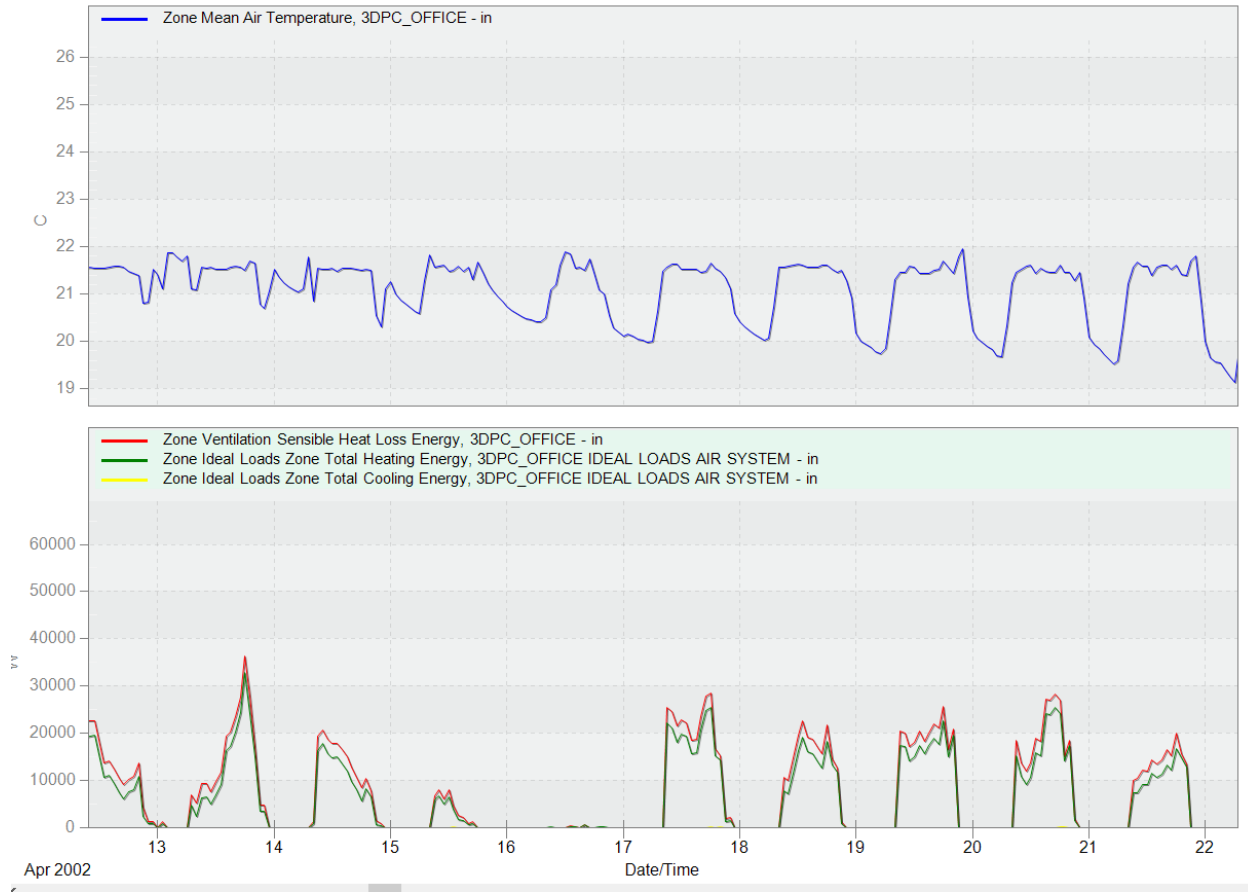

Natural vent

HEATING

COOLING

Hourly Frequency

1/1/2002 12:00 AM - 12/31/2002 11:00 PM, Hourly Frequency

Hourly Frequency

1/1/2002 12:00 AM - 12/31/2002 11:00 PM, Hourly Frequency

Hourly Frequency

1/1/2002 12:00 AM - 12/31/2002 11:00 PM, Hourly Frequency