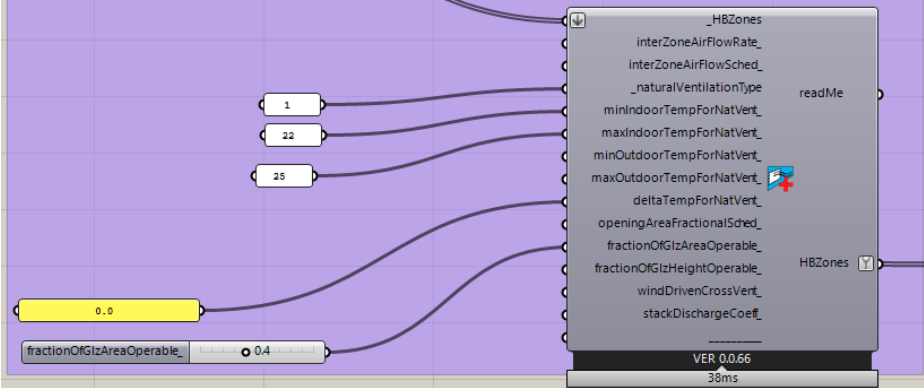

Natural vent

HEATING

COOLING

Hourly Frequency

1/1/2002 12:00 AM - 12/31/2002 11:00 PM, Hourly Frequency

Hourly Frequency

1/1/2002 12:00 AM - 12/31/2002 11:00 PM, Hourly Frequency

Hourly Frequency

1/1/2002 12:00 AM - 12/31/2002 11:00 PM, Hourly Frequency