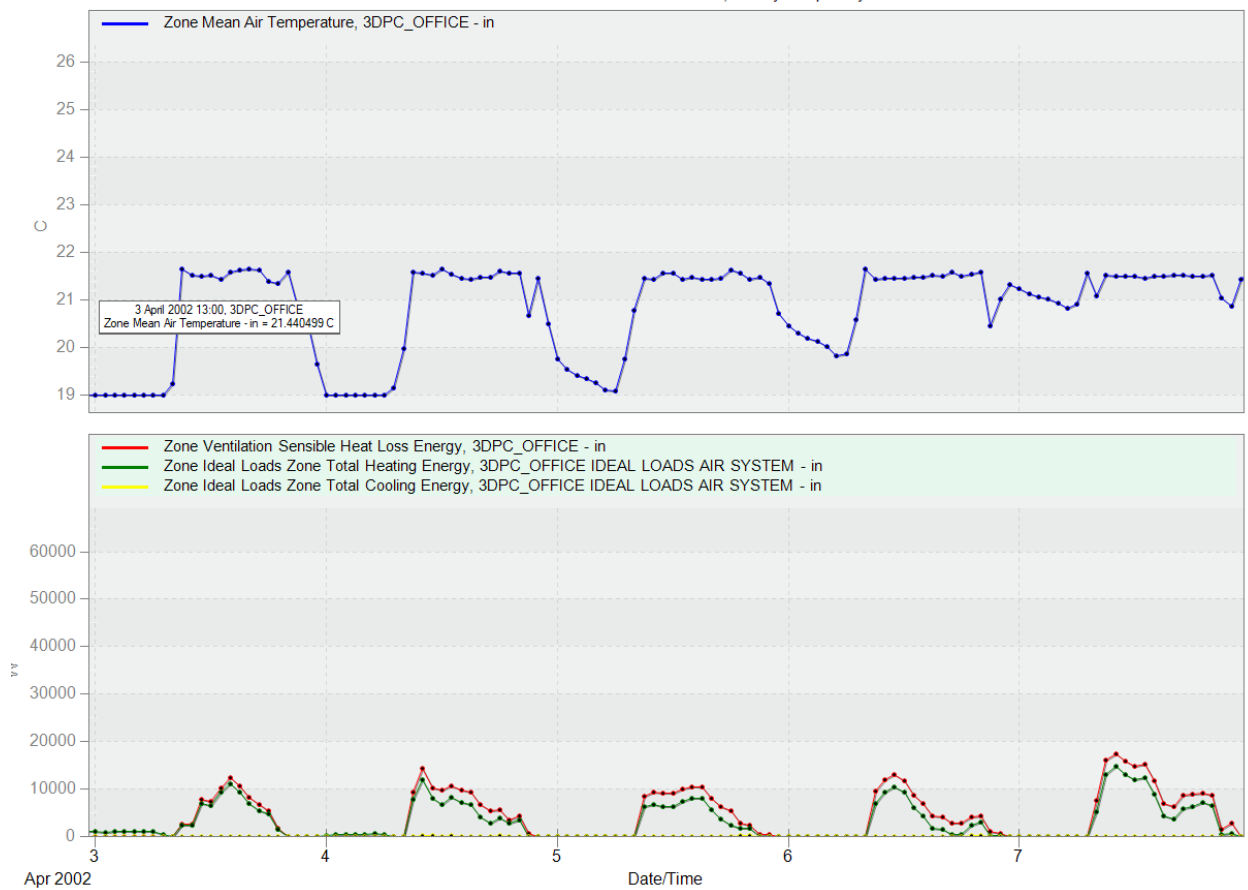

Natural vent

HEATING

COOLING

Hourly Frequency

1/1/2002 12:00 AM - 12/31/2002 11:00 PM, Hourly Frequency

Hourly Frequency

1/1/2002 12:00 AM - 12/31/2002 11:00 PM, Hourly Frequency

Hourly Frequency

1/1/2002 12:00 AM - 12/31/2002 11:00 PM, Hourly Frequency